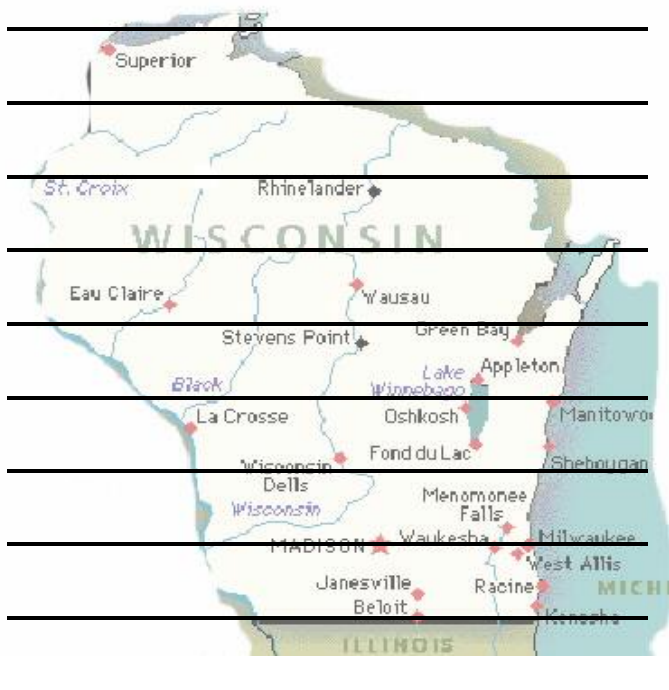

Key:

C = Closed meeting, for addicts only
O = Open meeting, for anyone interested
W = Wheelchair accessible
N = No Smoking
Wo = Women's Meeting
Me = Men's Meeting
Y = Youth in Recovery
Sp = Spanish

NOTICE

The information contained in this list is subject to change. For current meeting times and locations, contact the Helplines listed below, or go to:

www.wisconsinna.org

PHONE NUMBERS

Area Helpline Numbers

Kenosha / Racine Area (SEFA)
1-888-611-1817

Metro Milwaukee Area (MASC / ICANA)
1-866-913-3837

Sheboygan / Manitowoc Area (KMA)
1-888-611-1813

Oshkosh Area (ILUA)
1-866-635-2254

Green Bay Area (NEWASC)
1-866-285-7830

Rockford, IL Area (RRAGS)
1-888-656-7329

Lake Geneva Area (BASIC)
1-877-434-4346

Madison Area (BASC)
1-888-431-7526

La Crosse Area (BRASC)
1-866-579-7534

Portage Area (SBASC)
1-866-590-2648

Stevens Point / Wausau Area (NCASC)
1-866-590-2651

Eau Claire / Menomonie Area (CVA)
1-888-543-0924

Spoooner / Rice Lake Area (NLASC)
1-866-668-3580

Rhineland / Minocqua Area (WWASC)
1-866-310-9077

Marquette, MI Area (UPASC)
1-866-506-6557