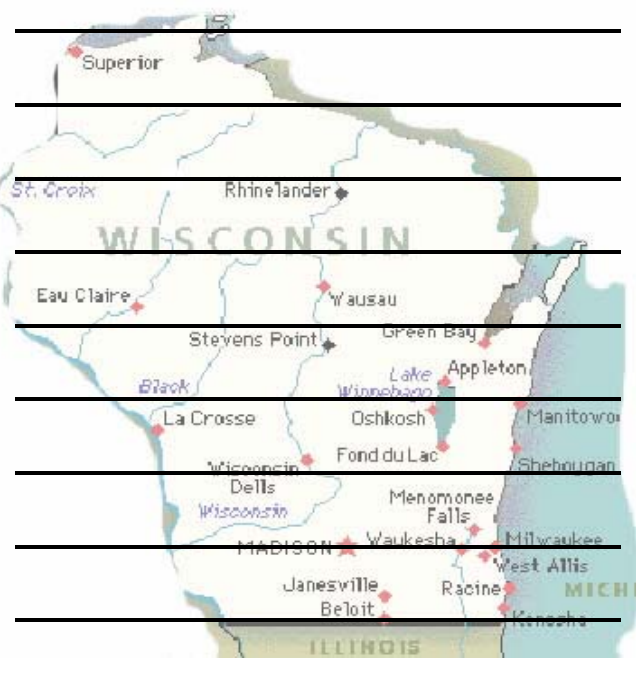

Key:

C = Closed meeting, for addicts only
O = Open meeting, for anyone interested
W = Wheelchair accessible
N = No Smoking
Wo = Women's Meeting
Me = Men's Meeting
Y = Youth in Recovery
Sp = Spanish

NOTICE

The information contained in this list is subject to change. For current meeting times and locations, contact the Helplines listed below, or go to:

www.wisconsinna.org

PHONE NUMBERS

Area Helpline Numbers

Kenosha / Racine Area (SEFA)
1-888-611-1817

Metro Milwaukee Area (MASC / ICANA)
1-866-913-3837

Sheboygan / Manitowoc Area (KMA)
1-888-611-1813

Oshkosh Area (ILUA)
1-866-635-2254

Green Bay Area (NEWASC)
1-866-285-7830

Rockford, IL Area (RRAGS)
1-888-656-7329

Lake Geneva Area (BASIC)
1-877-434-4346

Madison Area (BASC)
1-888-431-7526

La Crosse Area (BRASC)
1-866-579-7534

Portage Area (SBASC)
1-866-590-2648

Stevens Point / Wausau Area (NCASC)
1-866-590-2651

Eau Claire / Menomonie Area (CVA)
1-888-543-0924

Spoooner / Rice Lake Area (NLASC)
1-866-668-3580

Rhineland / Minocqua Area (WWASC)
1-866-310-9077

Marquette, MI Area (UPASC)
1-866-506-6557